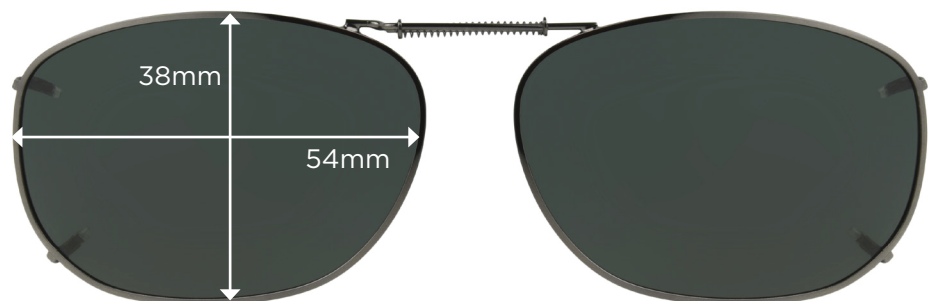

REC 5 50
Full Frame

ClipOn Fit Guide | Full Frames

Stainless steel frame around the entire perimeter of the lenses

← Expands to fit width of your glasses →

REC 5 52
Full Frame

← Expands to fit width of your glasses →

REC 5 54
Full Frame

← Expands to fit width of your glasses →

REC 8 52
Full Frame

← Expands to fit width of your glasses →

REC 8 54
Full Frame

← Expands to fit width of your glasses →

REC 12 54
Full Frame

ClipOn Fit Guide | Full Frames