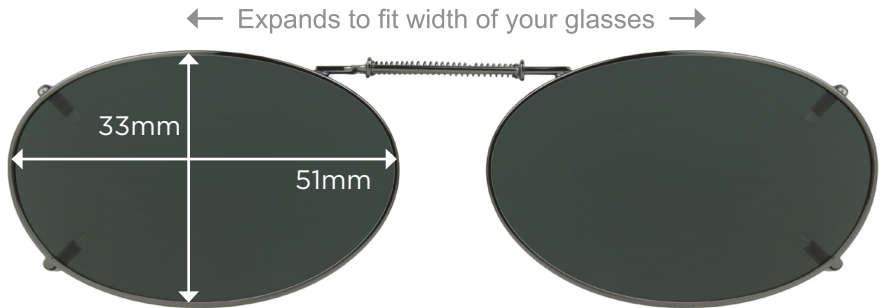

Place your eyeglasses inside outlines to find the shape and size that fit best

Hint: Full Frame and Fits Plastic Clipons expand to fit the width of your optical frame. Look for a shape that completely covers one of your lenses, and it will expand to cover your whole frame.

Hint: Search shape and size on website for styles that fit your glasses

Questions? We're here to help!

CALL: 1-800-426-6396

ClipOn Fit Guide | Full Frames

Stainless steel frame around the entire perimeter of the lenses

OVAL 2 48 Full Frame

OVAL 2 51 Full Frame

REC 1 52 Full Frame

REC 1 54 Full Frame

REC 1 56 Full Frame

ClipOn Fit Guide | Full Frames

Stainless steel frame around the entire perimeter of the lenses

← Expands to fit width of your glasses →

REC 2 52
Full Frame

← Expands to fit width of your glasses →

REC 4 48
Full Frame

← Expands to fit width of your glasses →

REC 4 52
Full Frame

← Expands to fit width of your glasses →

REC 5 48
Full Frame

← Expands to fit width of your glasses →