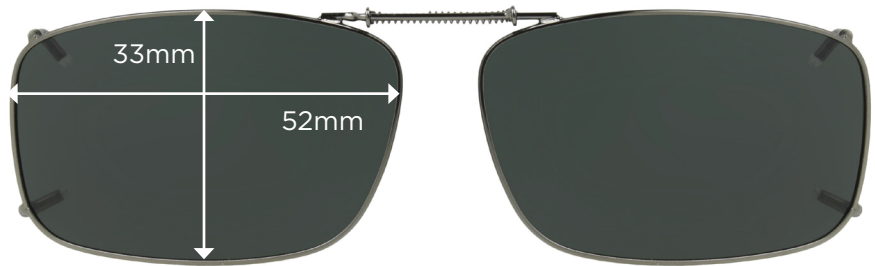

ClipOn Fit Guide | Full Frames

Stainless steel frame around the entire perimeter of the lenses

← Expands to fit width of your glasses →

REC 19 52
Full Frame

← Expands to fit width of your glasses →

REC 19 54
Full Frame