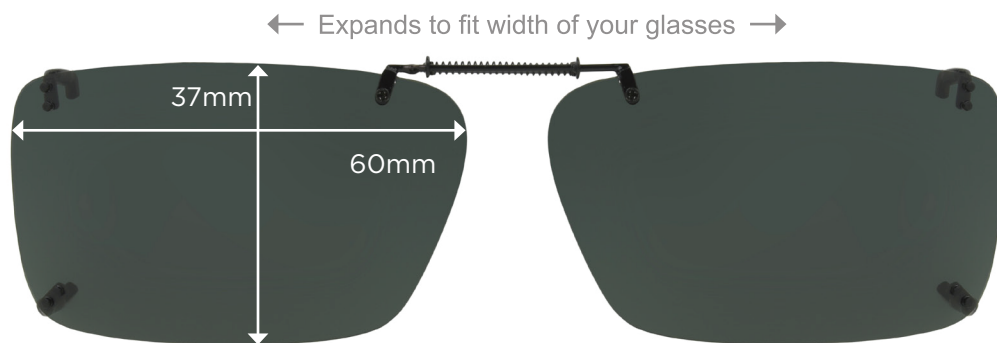

REC G 56
Fits Plastic

ClipOn Fit Guide | Fits Plastic Frames

Frameless lenses with wide prongs for plastic and thick eyeglass frames

← Expands to fit width of your glasses →

REC G 58
Fits Plastic

← Expands to fit width of your glasses →

REC H 56
Fits Plastic

← Expands to fit width of your glasses →

REC K 56
Fits Plastic

← Expands to fit width of your glasses →

REC M 54
Fits Plastic

ClipOn Fit Guide | Fits Plastic Frames

Frameless lenses with wide prongs for plastic and thick eyeglass frames

REC M 56
Fits Plastic

REC N 54
Fits Plastic

REC N 56
Fits Plastic

FlipUp Fit Guide

Attaches at the bridge of prescription eyewear

REC 54
FlipUp

FlipUp Fit Guide

Attaches at the bridge of prescription eyewear