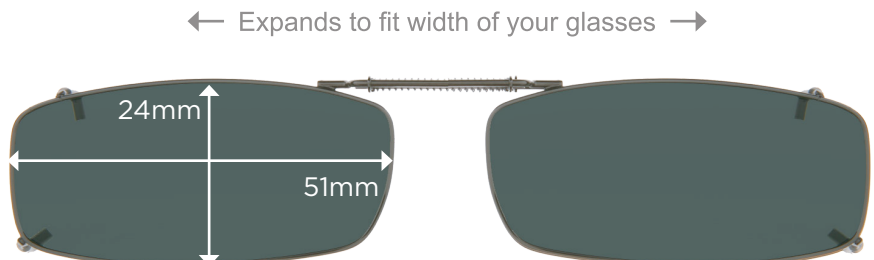

REC 5 54
Full Frame

← Expands to fit width of your glasses →

REC 8 52
Full Frame

← Expands to fit width of your glasses →

REC 8 54
Full Frame

← Expands to fit width of your glasses →

REC 12 54
Full Frame

ClipOn Fit Guide | Full Frames

Stainless steel frame around the entire perimeter of the lenses

REC 15 50
Full Frame

REC 15 52
Full Frame

REC 15 54
Full Frame

REC 15 56
Full Frame

REC 18 51
Full Frame

ClipOn Fit Guide | Full Frames

Stainless steel frame around the entire perimeter of the lenses

← Expands to fit width of your glasses →

REC 19 52
Full Frame

← Expands to fit width of your glasses →

REC 19 54
Full Frame

← Expands to fit width of your glasses →

REC 19 56
Full Frame

← Expands to fit width of your glasses →