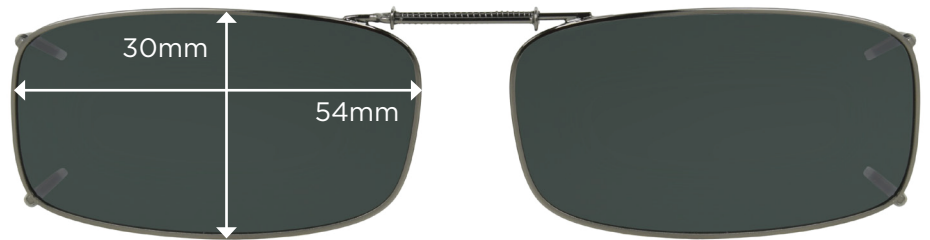

REC 5 54
Full Frame

← Expands to fit width of your glasses →

REC 8 52
Full Frame

← Expands to fit width of your glasses →

REC 8 54
Full Frame

← Expands to fit width of your glasses →

REC 12 54
Full Frame

ClipOn Fit Guide | Full Frames