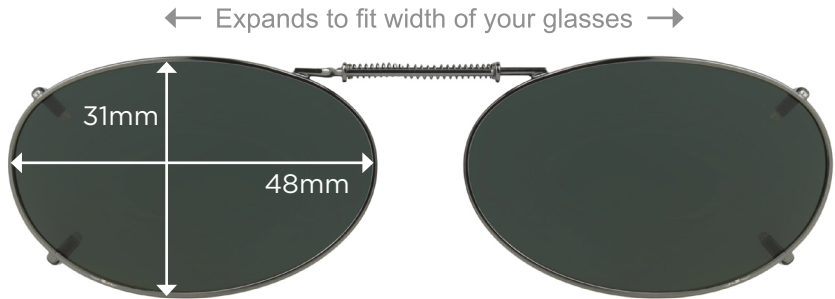

Fits Plastic Design

- Modern rimless styling
- Fits plastic and thicker frames

FlipUp™ Design

- Universal rimless styling
- Attached at nose bridge

Step 3: Find Your Shape and Size

Locate the color-coded Clipon style section in following pages

Place your eyeglasses inside outlines to find the shape and size that fit best

Hint: Full Frame and Fits Plastic Clipons expand to fit the width of your optical frame. Look for a shape that completely covers one of your lenses, and it will expand to cover your whole frame.

Hint: Search shape and size on website for styles that fit your glasses

Questions? We're here to help!

CALL: 1-800-426-6396

ClipOn Fit Guide | Full Frames

Stainless steel frame around the entire perimeter of the lenses

OVAL 2 48 Full Frame

OVAL 2 51 Full Frame

REC 1 52 Full Frame

REC 1 54 Full Frame

REC 1 56 Full Frame

ClipOn Fit Guide | Full Frames

Stainless steel frame around the entire perimeter of the lenses

← Expands to fit width of your glasses →