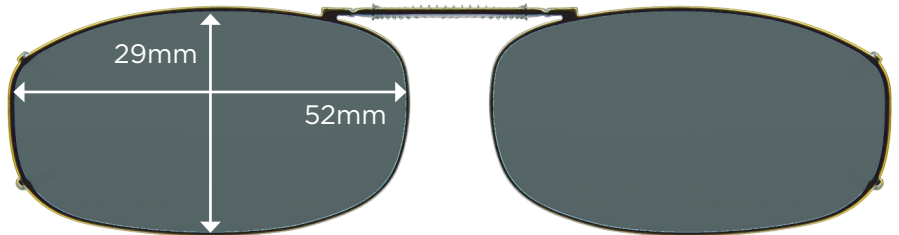

OVAL 2 48 Full Frame

OVAL 2 51 Full Frame

REC 1 52 Full Frame

REC 1 54 Full Frame

REC 1 56 Full Frame

ClipOn Fit Guide | Full Frames

Stainless steel frame around the entire perimeter of the lenses

← Expands to fit width of your glasses →

REC 2 52
Full Frame

← Expands to fit width of your glasses →

REC 4 48
Full Frame

← Expands to fit width of your glasses →

REC 4 52
Full Frame

← Expands to fit width of your glasses →

REC 5 48
Full Frame

← Expands to fit width of your glasses →