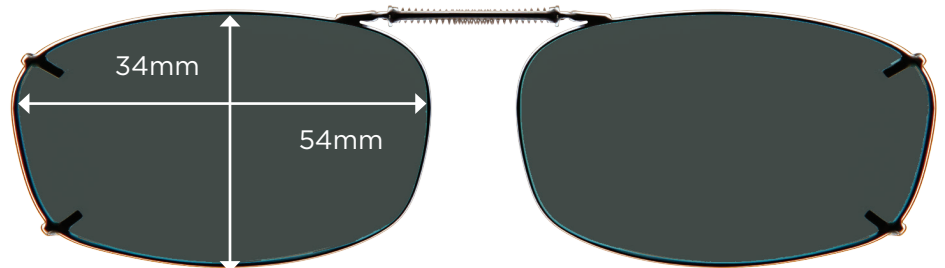

REC 2 52
Full Frame

← Expands to fit width of your glasses →

REC 4 48
Full Frame

← Expands to fit width of your glasses →

REC 4 52
Full Frame

← Expands to fit width of your glasses →

REC 5 48
Full Frame

← Expands to fit width of your glasses →

REC 5 50
Full Frame

ClipOn Fit Guide | Full Frames

Stainless steel frame around the entire perimeter of the lenses

← Expands to fit width of your glasses →

REC 5 52
Full Frame

← Expands to fit width of your glasses →

REC 5 54
Full Frame

← Expands to fit width of your glasses →

REC 8 52
Full Frame

← Expands to fit width of your glasses →

REC 8 54
Full Frame

← Expands to fit width of your glasses →

REC 12 54
Full Frame

ClipOn Fit Guide | Full Frames