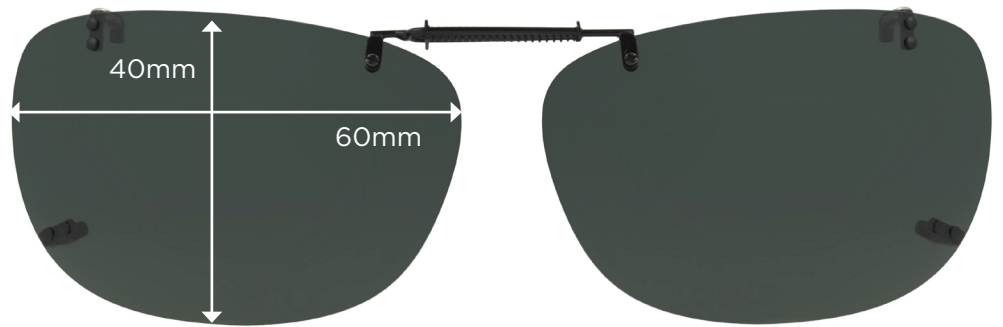

REC H 56
Fits Plastic

← Expands to fit width of your glasses →