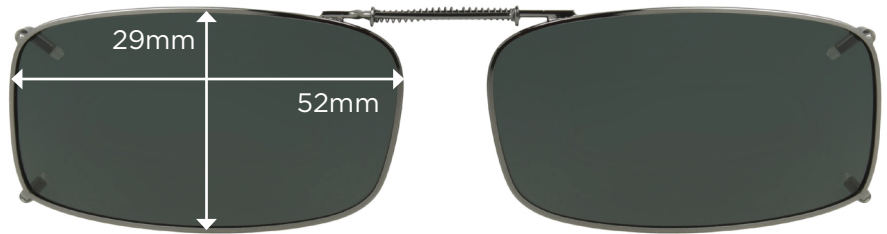

REC 5 50
Full Frame

ClipOn Fit Guide | Full Frames

Stainless steel frame around the entire perimeter of the lenses

← Expands to fit width of your glasses →

REC 5 52
Full Frame

← Expands to fit width of your glasses →

REC 5 54
Full Frame

← Expands to fit width of your glasses →

REC 8 52
Full Frame

← Expands to fit width of your glasses →

REC 8 54
Full Frame

← Expands to fit width of your glasses →

REC 12 54
Full Frame

ClipOn Fit Guide | Full Frames