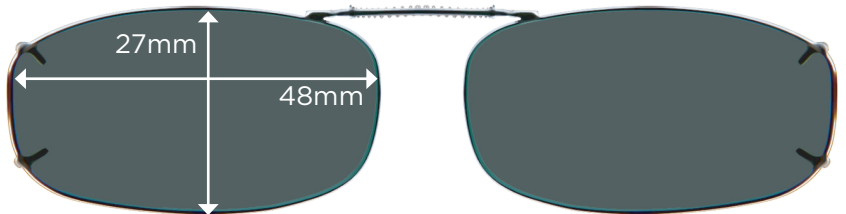

OVAL 2 48 Full Frame

OVAL 2 51 Full Frame

REC 1 52 Full Frame

REC 1 54 Full Frame

REC 1 56 Full Frame

ClipOn Fit Guide | Full Frames

Stainless steel frame around the entire perimeter of the lenses

← Expands to fit width of your glasses →

REC 2 52
Full Frame

← Expands to fit width of your glasses →

REC 4 48
Full Frame

← Expands to fit width of your glasses →

REC 4 52
Full Frame

← Expands to fit width of your glasses →

REC 5 48
Full Frame

← Expands to fit width of your glasses →