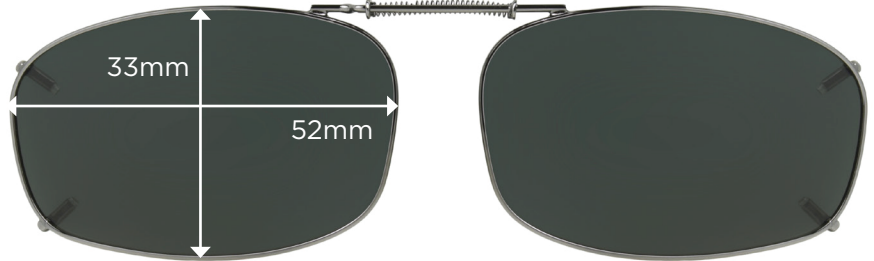

OVAL 2 48 Full Frame

OVAL 2 51 Full Frame

REC 1 52 Full Frame

REC 1 54 Full Frame

REC 1 56 Full Frame

ClipOn Fit Guide | Full Frames

Stainless steel frame around the entire perimeter of the lenses

← Expands to fit width of your glasses →

REC 2 52
Full Frame

← Expands to fit width of your glasses →

REC 4 48
Full Frame

← Expands to fit width of your glasses →

REC 4 52
Full Frame

← Expands to fit width of your glasses →

REC 5 48
Full Frame

← Expands to fit width of your glasses →

REC 5 50
Full Frame

ClipOn Fit Guide | Full Frames

Stainless steel frame around the entire perimeter of the lenses

← Expands to fit width of your glasses →

REC 5 52
Full Frame

← Expands to fit width of your glasses →