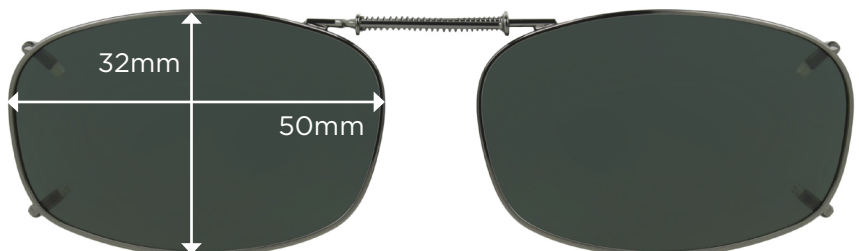

OVAL 2 48 Full Frame

OVAL 2 51 Full Frame

REC 1 52 Full Frame

REC 1 54 Full Frame

REC 1 56 Full Frame

ClipOn Fit Guide | Full Frames

Stainless steel frame around the entire perimeter of the lenses

← Expands to fit width of your glasses →

REC 2 52
Full Frame

← Expands to fit width of your glasses →

REC 4 48
Full Frame

← Expands to fit width of your glasses →

REC 4 52
Full Frame

← Expands to fit width of your glasses →

REC 5 48
Full Frame

← Expands to fit width of your glasses →

REC 5 50
Full Frame

ClipOn Fit Guide | Full Frames

Stainless steel frame around the entire perimeter of the lenses

← Expands to fit width of your glasses →

REC 5 52
Full Frame

← Expands to fit width of your glasses →