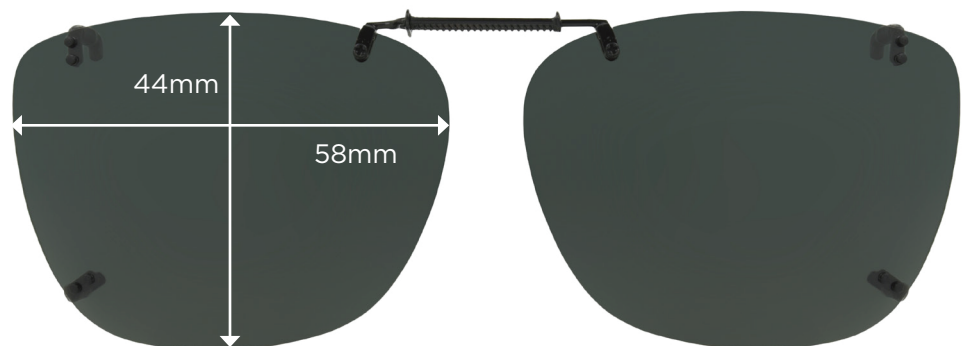

REC K 56
Fits Plastic

← Expands to fit width of your glasses →