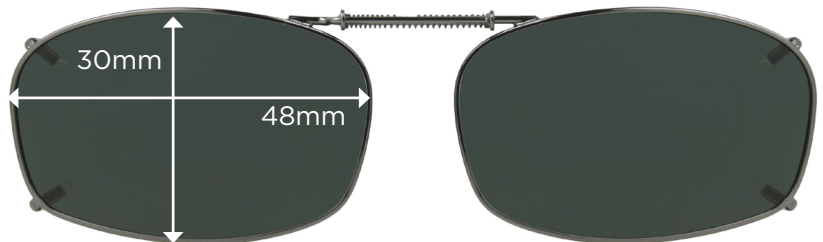

OVAL 2 48 Full Frame

OVAL 2 51 Full Frame

REC 1 52 Full Frame

REC 1 54 Full Frame

REC 1 56 Full Frame

ClipOn Fit Guide | Full Frames

Stainless steel frame around the entire perimeter of the lenses

← Expands to fit width of your glasses →

REC 2 52
Full Frame

← Expands to fit width of your glasses →

REC 4 48
Full Frame

← Expands to fit width of your glasses →

REC 4 52
Full Frame

← Expands to fit width of your glasses →

REC 5 48
Full Frame

← Expands to fit width of your glasses →

REC 5 50
Full Frame

ClipOn Fit Guide | Full Frames

Stainless steel frame around the entire perimeter of the lenses

← Expands to fit width of your glasses →

REC 5 52
Full Frame

← Expands to fit width of your glasses →