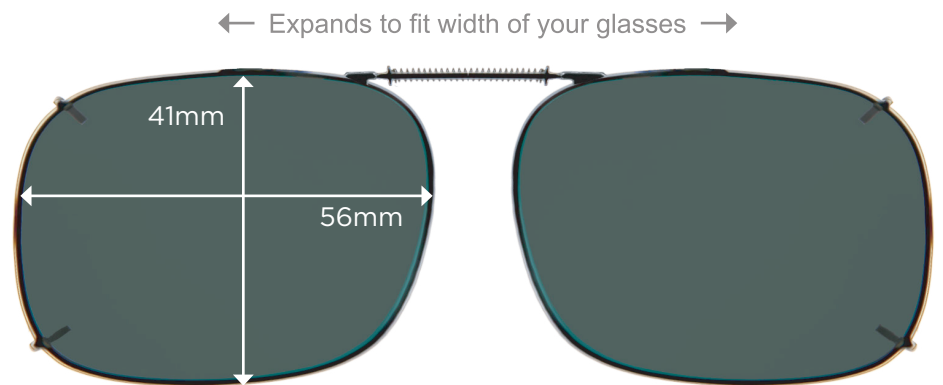

← Expands to fit width of your glasses →

REC 19 52
Full Frame

← Expands to fit width of your glasses →

REC 19 54
Full Frame

← Expands to fit width of your glasses →

REC 19 56
Full Frame

← Expands to fit width of your glasses →

REC 19 58
Full Frame

← Expands to fit width of your glasses →

REC 24 52
Full Frame

ClipOn Fit Guide | Full Frames

Stainless steel frame around the entire perimeter of the lenses

REC 24 54
Full Frame

REC 24 56
Full Frame

SQR 2 56
Full Frame

SQR 3 57
Full Frame

ClipOn Fit Guide | Fits Plastic Frames

Frameless lenses with wide prongs for plastic and thick eyeglass frames

REC A 52
Fits Plastic

REC A 54
Fits Plastic

REC A 56
Fits Plastic