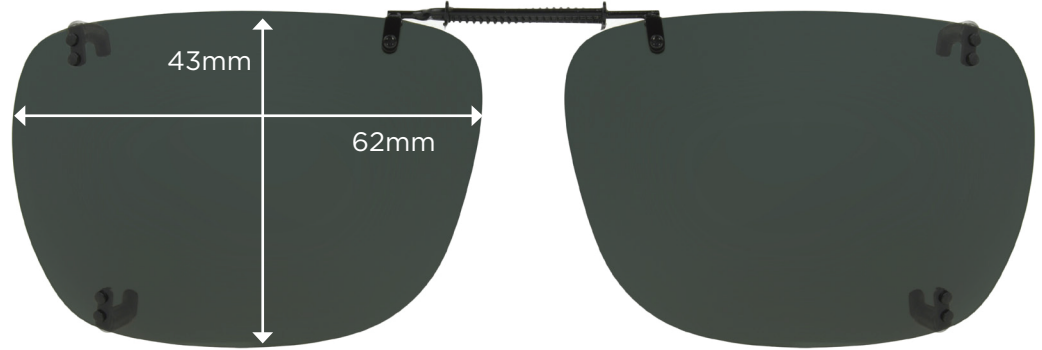

ClipOn Fit Guide | Fits Plastic Frames

Frameless lenses with wide prongs for plastic and thick eyeglass frames

← Expands to fit width of your glasses →