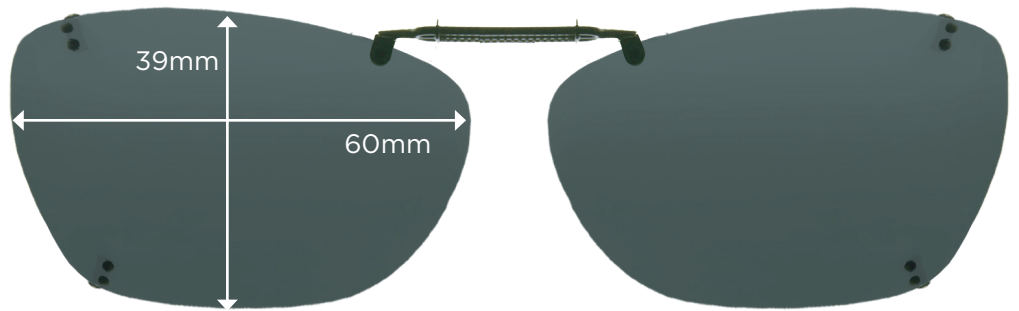

REC G 56
Fits Plastic

ClipOn Fit Guide | Fits Plastic Frames

Frameless lenses with wide prongs for plastic and thick eyeglass frames

← Expands to fit width of your glasses →

REC G 58
Fits Plastic

← Expands to fit width of your glasses →