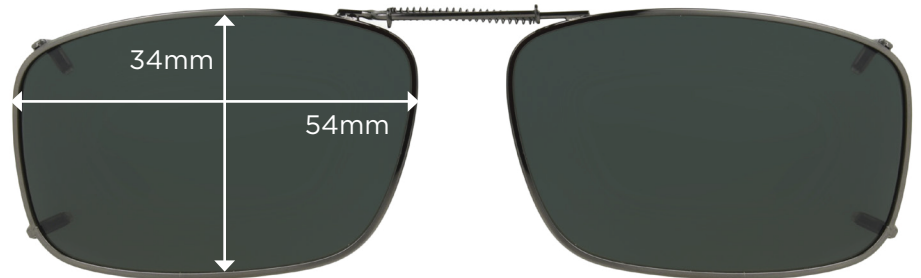

Stainless steel frame around the entire perimeter of the lenses

REC 15 50
Full Frame

REC 15 52
Full Frame

REC 15 54
Full Frame

REC 15 56
Full Frame

REC 18 51
Full Frame

ClipOn Fit Guide | Full Frames

Stainless steel frame around the entire perimeter of the lenses

← Expands to fit width of your glasses →

REC 19 52
Full Frame

← Expands to fit width of your glasses →

REC 19 54
Full Frame

← Expands to fit width of your glasses →

REC 19 56
Full Frame

← Expands to fit width of your glasses →