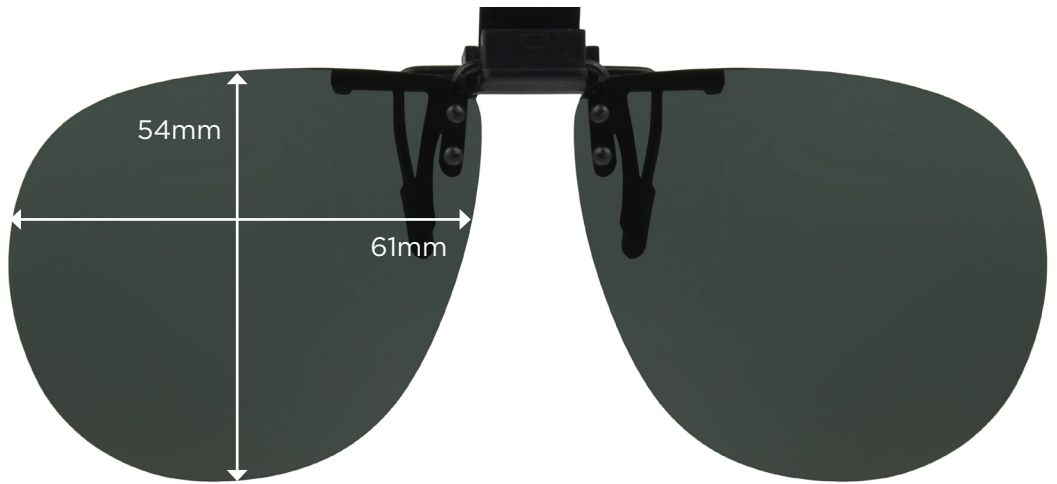

AV 58
FlipUp