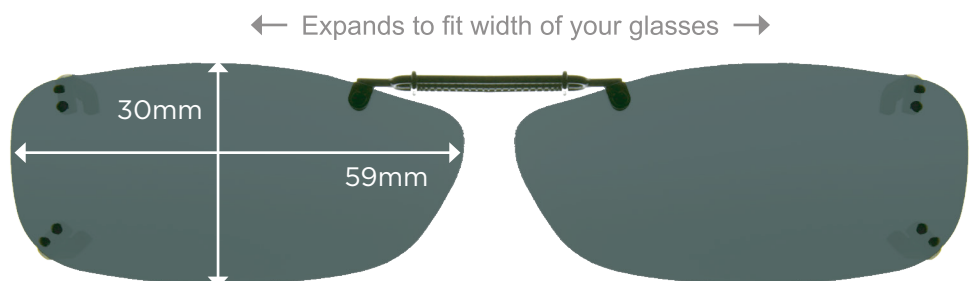

REC B 54
Fits Plastic