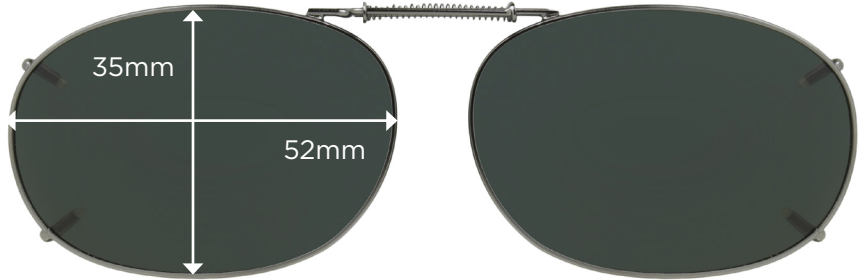

OVAL 2 48 Full Frame

OVAL 2 51 Full Frame

REC 1 52 Full Frame

REC 1 54 Full Frame

REC 1 56 Full Frame

ClipOn Fit Guide | Full Frames

Stainless steel frame around the entire perimeter of the lenses

← Expands to fit width of your glasses →

REC 2 52
Full Frame

← Expands to fit width of your glasses →

REC 4 48
Full Frame

← Expands to fit width of your glasses →

REC 4 52
Full Frame

← Expands to fit width of your glasses →

REC 5 48
Full Frame

← Expands to fit width of your glasses →

REC 5 50
Full Frame

ClipOn Fit Guide | Full Frames

Stainless steel frame around the entire perimeter of the lenses

← Expands to fit width of your glasses →

REC 5 52
Full Frame

← Expands to fit width of your glasses →